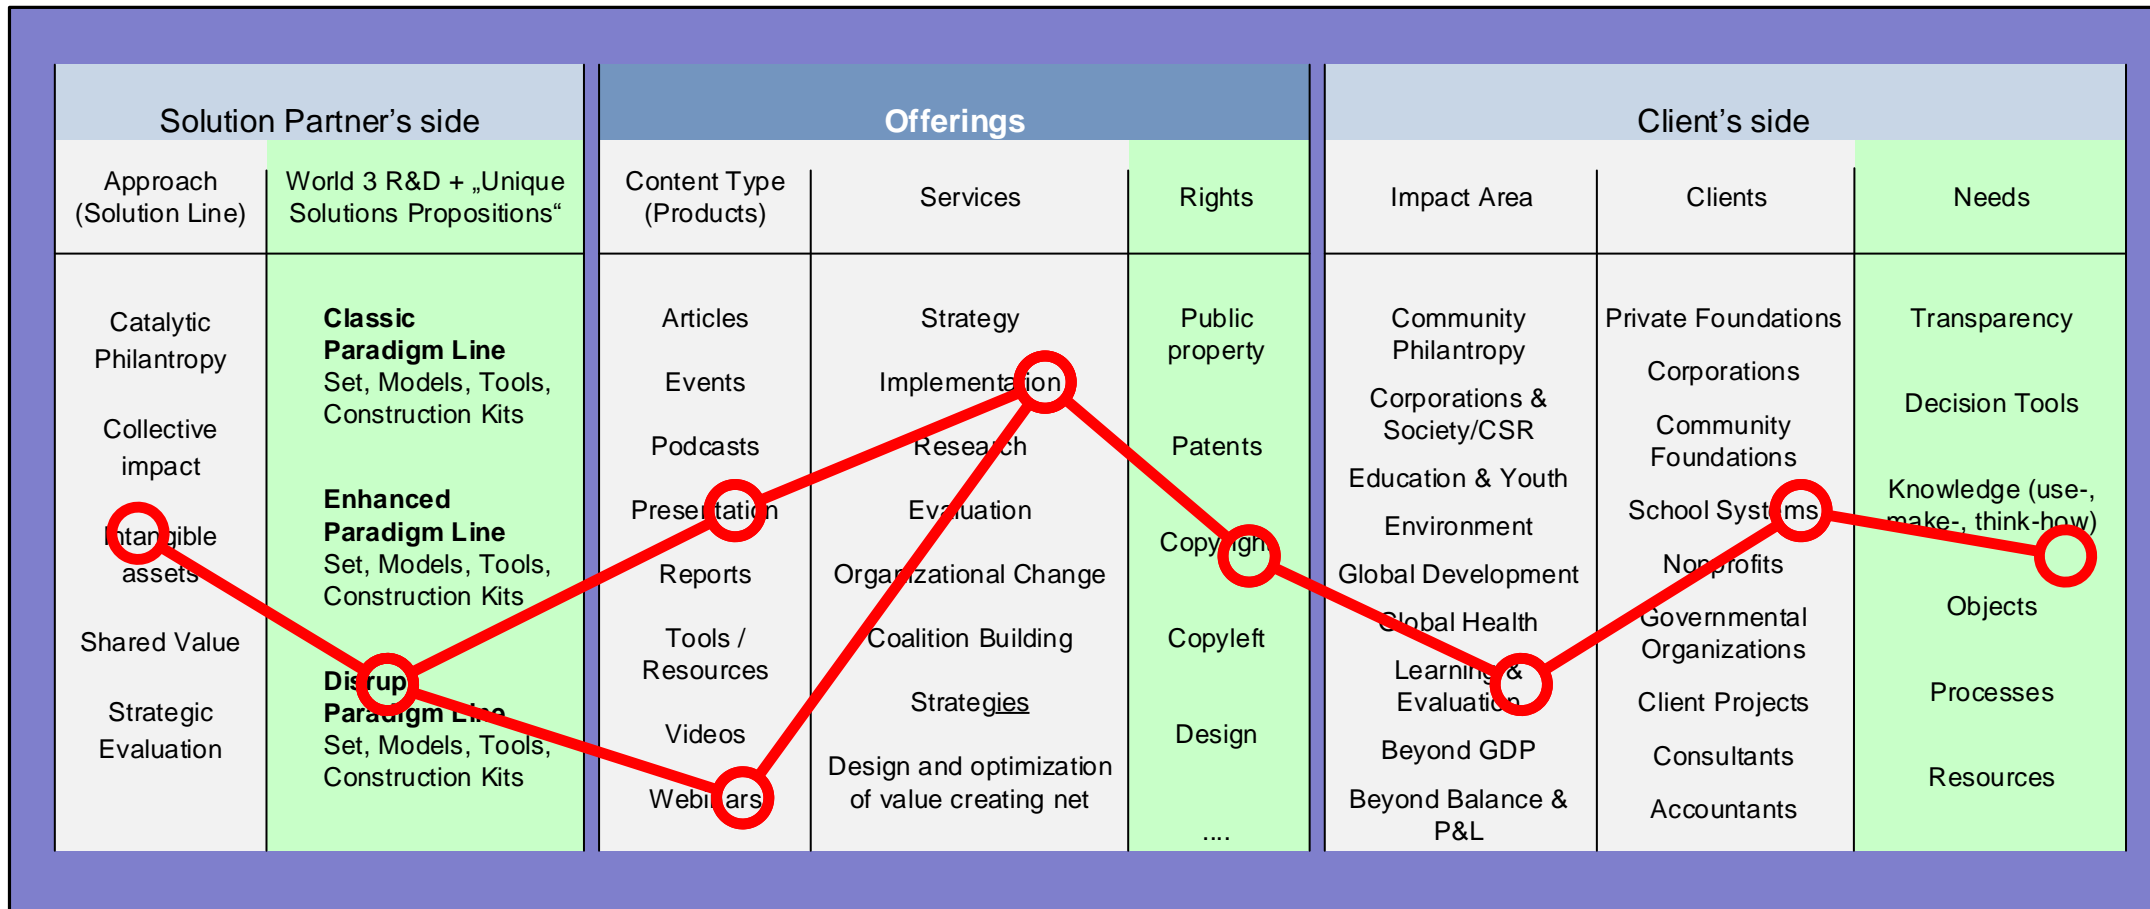

INSEDE – Business Model

1. INSEDE, Partner and Client (as partner)
2. INSEDE resources and solutions I
3. INSEDE resources and solutions II
4. Potentials – Offerings – Needs
5. Development process of tools and offerings
6. Business model, flow-chart
7. Further information (stay tuned)

INSEDE, Partner and Client (as partner)

INSEDE resources and solutions I

INSEDE resources and solutions II

Potentials – Offerings – Needs

Development process of tools and offerings

Further information (stay tuned)

Three smart steps for clever real world solutions.
Combining Tangible and Intangible Assets and Wealth, incl. Intellectual Capital and Integral Value Metric

- Project NEMO
The project that realises the (New) Economic Model
- INSEDE
Clever solutions for the smart real world
- Business Engineering Systems
Modular, optional beyond old system traps

**Business Engineering
Timeline**
Projekt NEMO (New Economic Model)
über Werkzeuge und Werkzeug

Timeline von Schriften, Ereignissen und Meilensteinen aus der Schöpfung des „Business Engineering“ und der „Business Engineering Systeme“.
Original durch zwei Herausgeber und Ingenieure aus dem Schweizer Wirtschaftswissenschaften und Wirtschaft aus der Phase über die Lage der Wirtschaft und die Rolle der Wirtschaftswissenschaften.
Mit Quellen und Links.