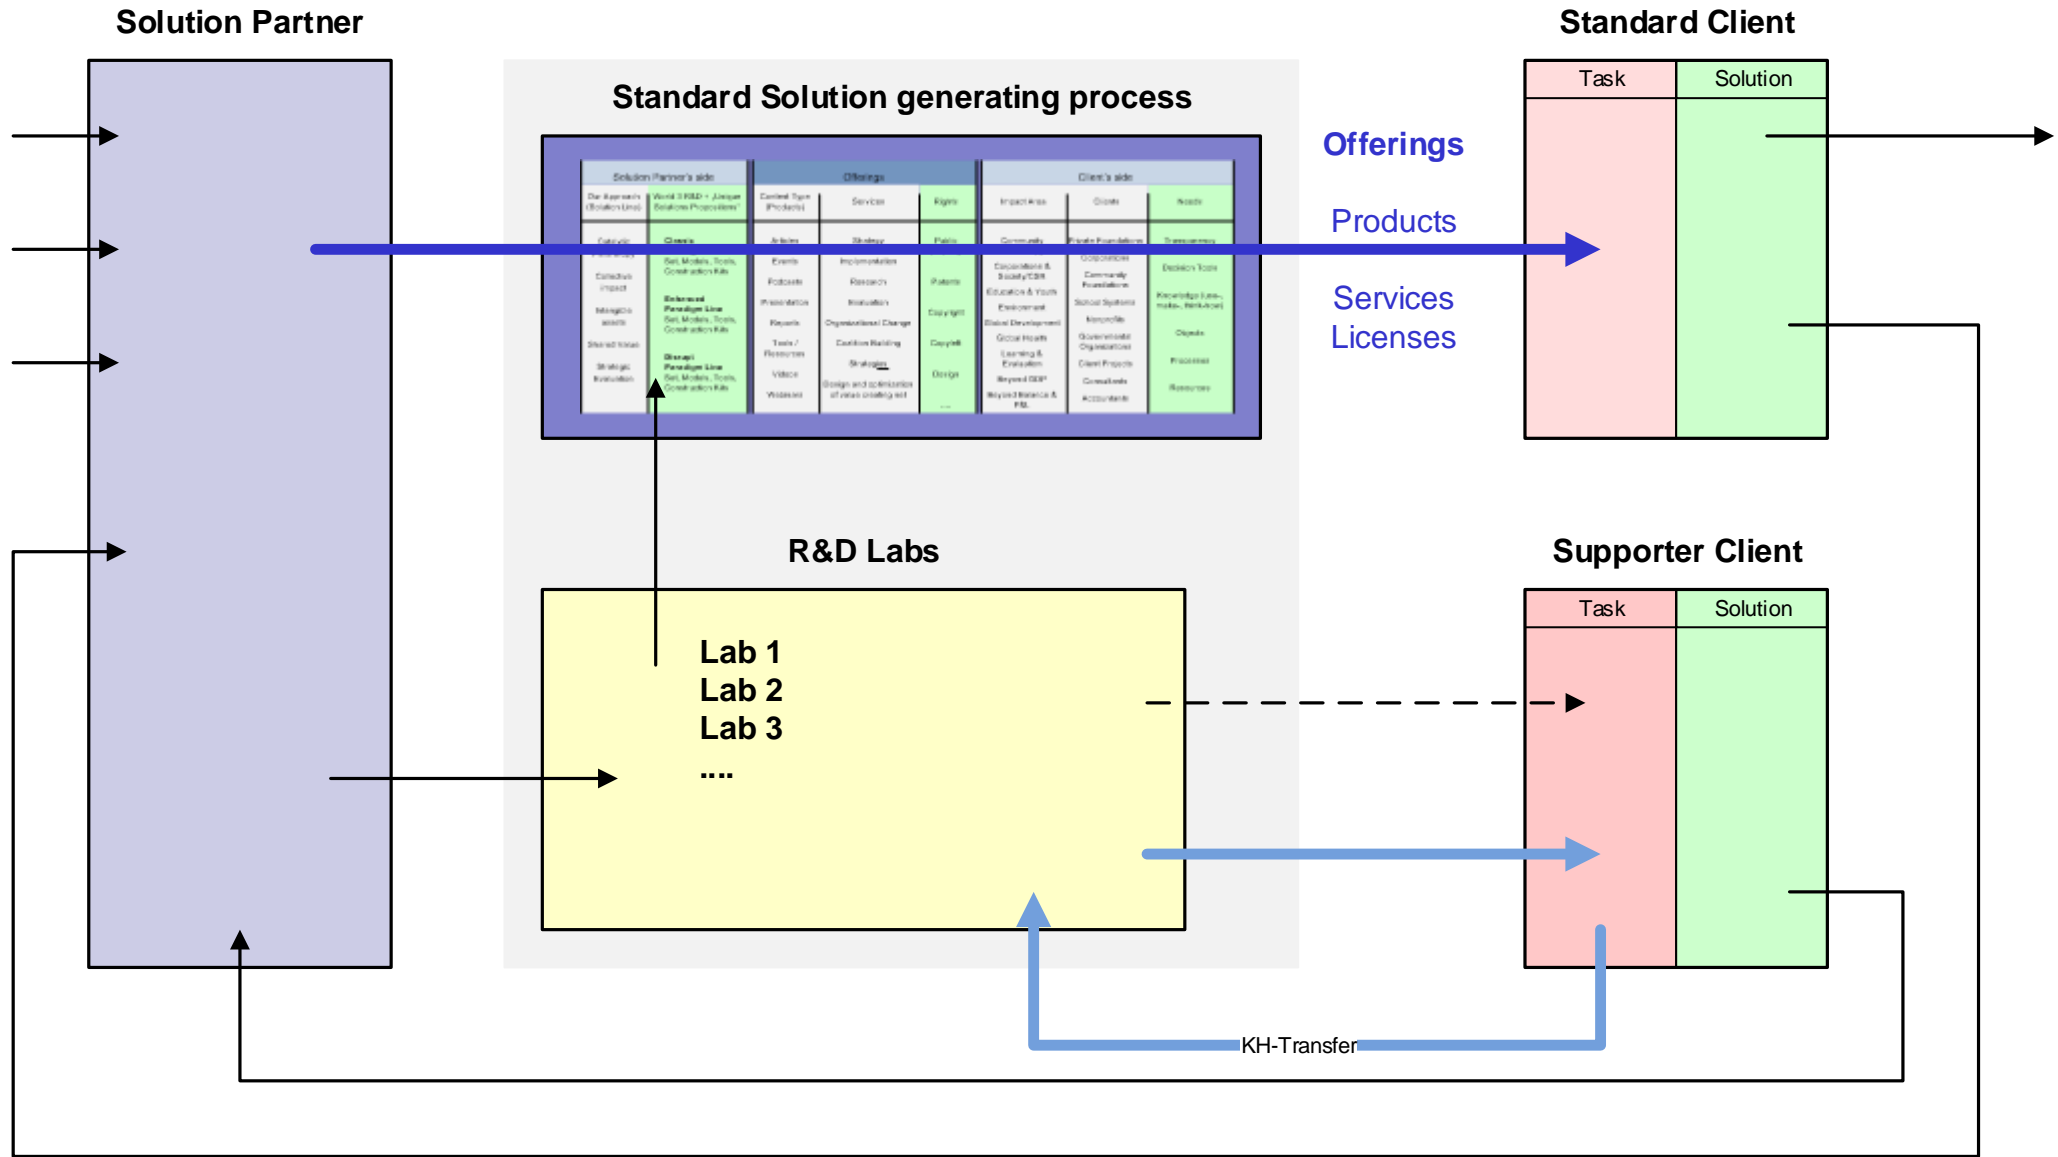

INSEDE – Business Model

1. INSEDE, Partner and Client (as partner)
2. INSEDE resources and solutions I
3. INSEDE resources and solutions II
4. Potentials – Offerings – Needs
5. Development process of tools and offerings
6. Business model, flow-chart
7. Further information (stay tuned)

INSEDE, Partner and Client (as partner)

INSEDE resources and solutions I

INSEDE resources and solutions II

Potentials – Offerings – Needs

Development process of tools and offerings

Further information (stay tuned)

Three smart steps for clever real world solutions.
Combining Tangible and Intangible Assets and Wealth, incl. Intellectual Capital and Integral Value Metric

- Project NEMO
The project that realises the (New) Economic Model
- INSEDE
Clever solutions for the smart real world
- Business Engineering Systems
Modular, optional beyond old system traps

**Business Engineering
Timeline**
Projekt NEMO (New Economic Model)
über Werkzeuge und Werkzeug

Timeline von Schriften, Ereignissen und Meilensteinen aus der Schöpfung des „Business Engineering“ und der „Business Engineering Systeme“.
Original durch zwei Herausgeber und Ingenieure aus dem Schweizer Wirtschaftswissenschaften und Wirtschaft aus der Phase über die Lage der Wirtschaft und die Rolle der Wirtschaftswissenschaften.
Mit Quellen und Links.